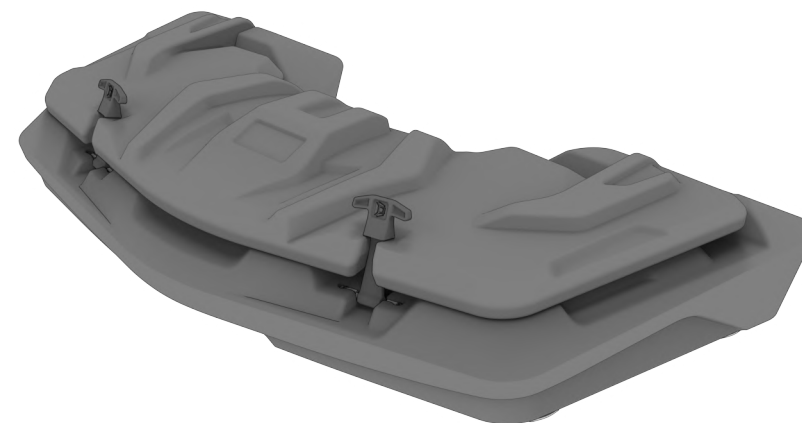

FIND HIGH QUALITY REAR AND FRONT CARGO BOXES TO TRICK OUT YOUR ATV, UTV AND SNOWMOBILE!

Tesseract provides an immense choice of ATV accessories such as cargo boxes and jerry cans. Great exterior view of the gear will make your ATV look amazing. We offer rear and front cargo boxes of high quality for many ATV, UTV and snowmobile models. First we think about comfort of the rider, that's why we decided to create not a universal but supreme product.